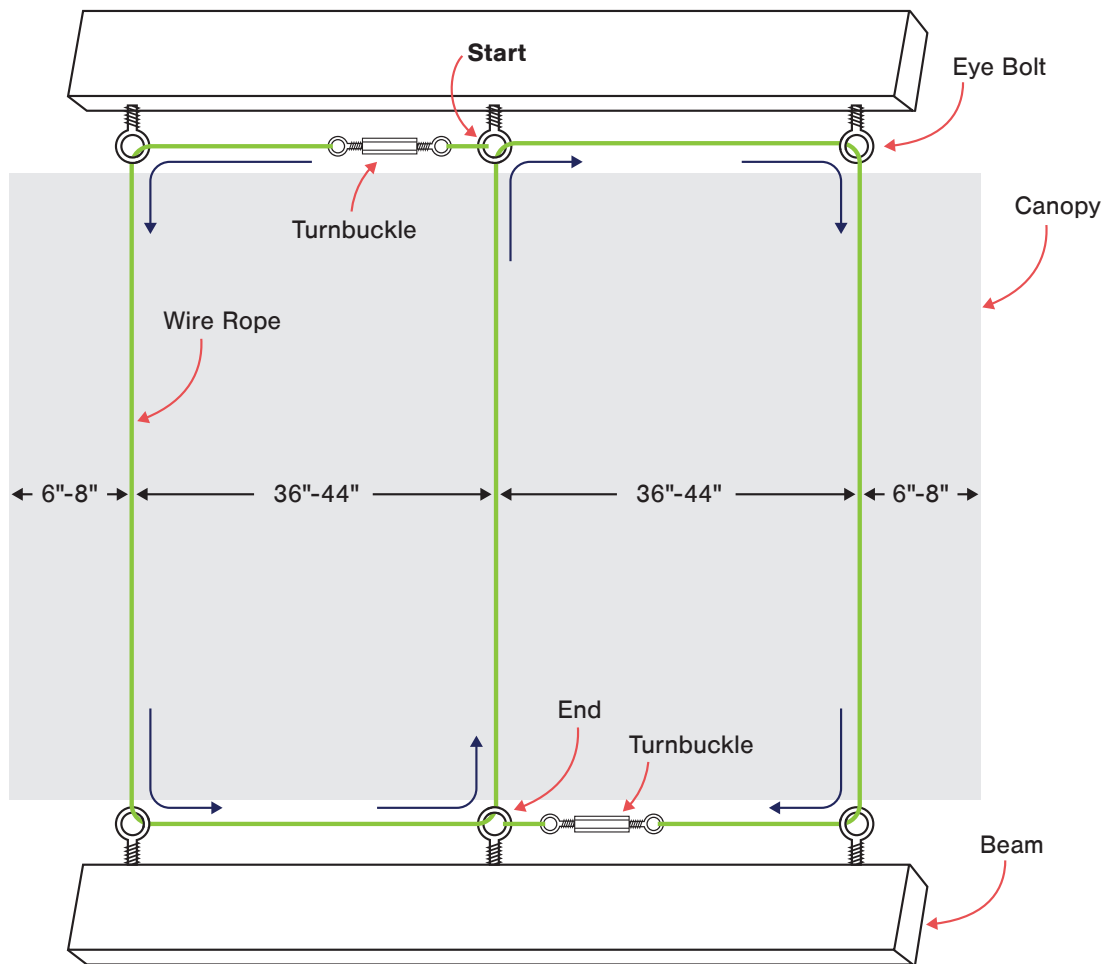

Alternative Cable System

If you would prefer fewer panels on your canopy, that is possible. This diagram shows you how to route the wiring for this panel installation method. We recommend that your wire runs be placed no more than 44 inches apart. Follow the blue arrows for the correct direction of wire installation.