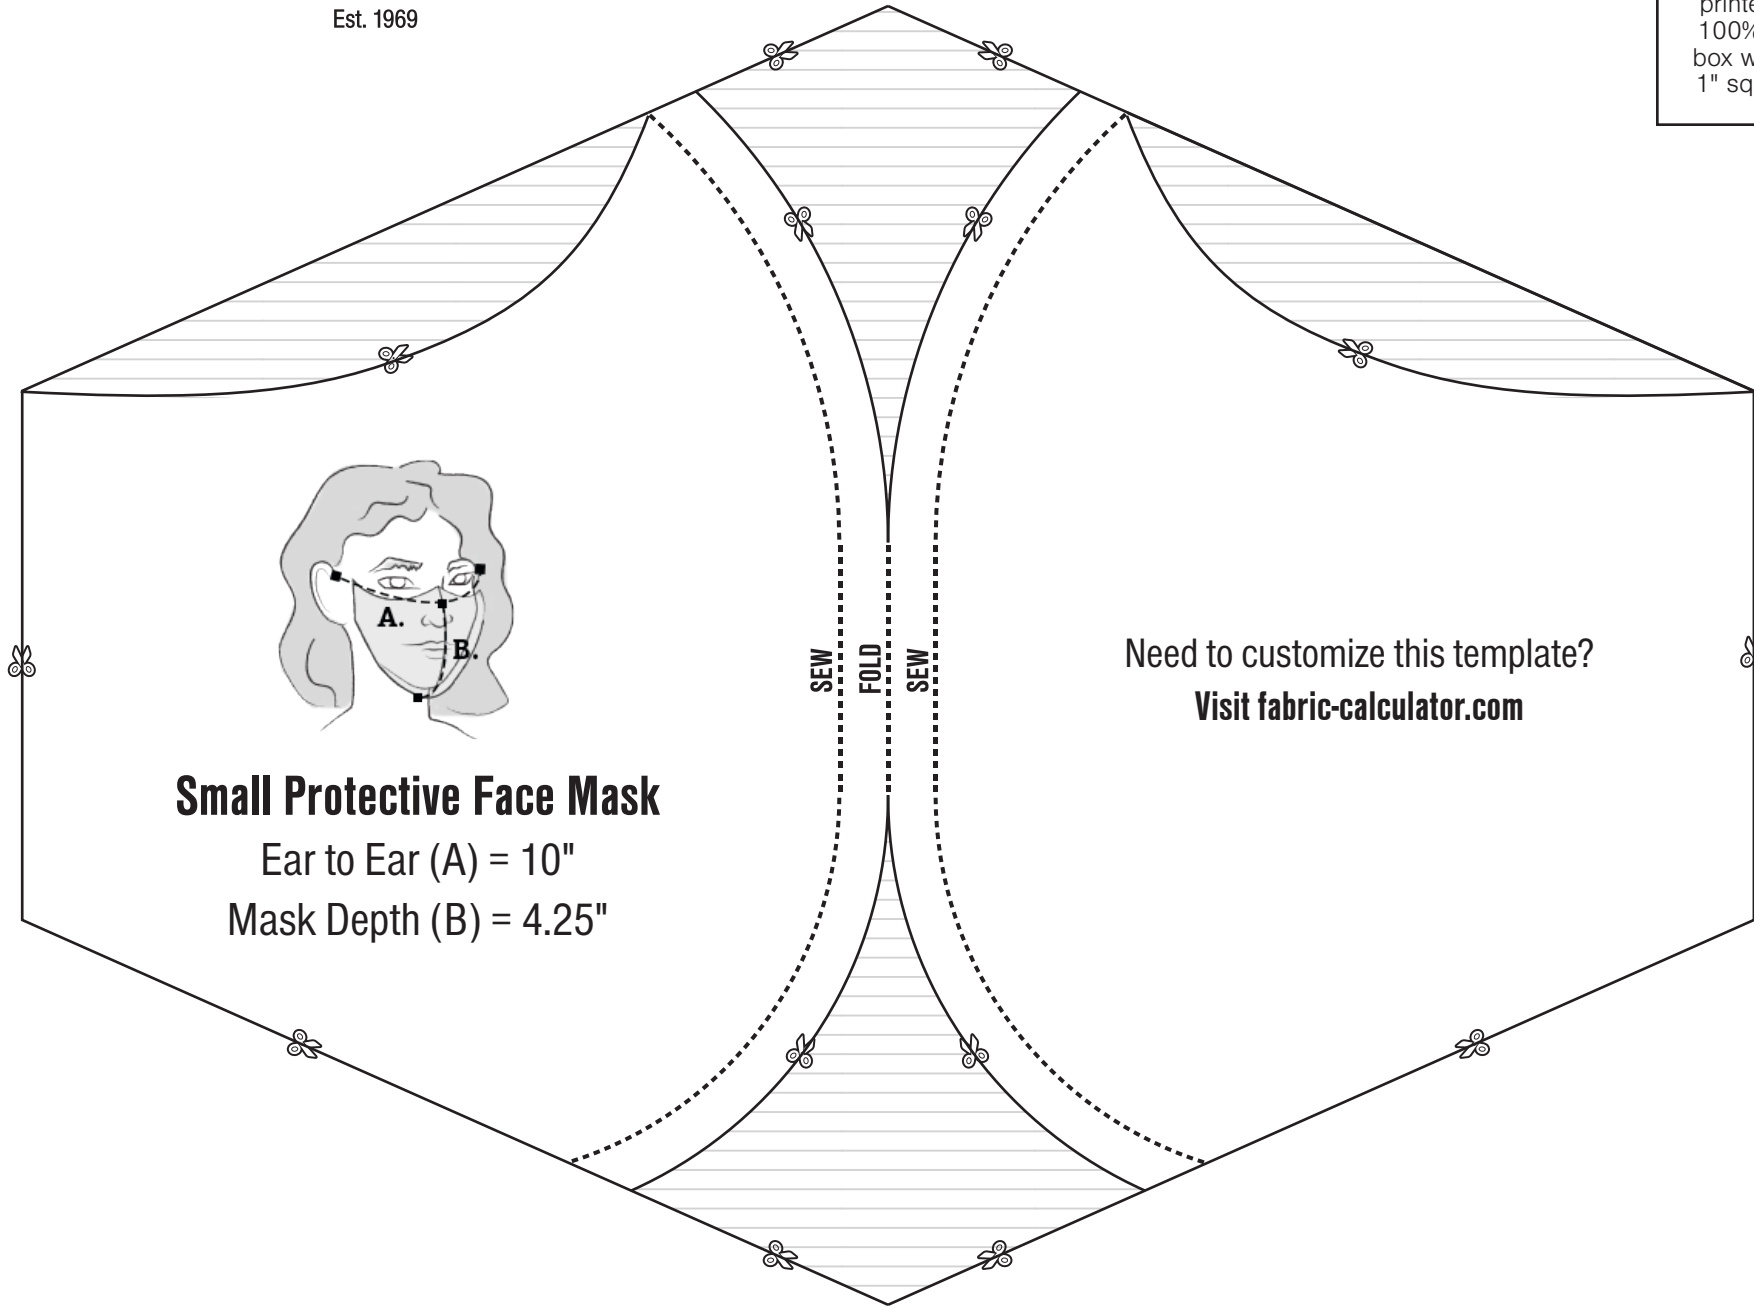

When printed at 100% this box will be 1" square.

Small Protective Face Mask

Ear to Ear (A) = 10"
Mask Depth (B) = 4.25"

Need to customize this template?
Visit fabric-calculator.com