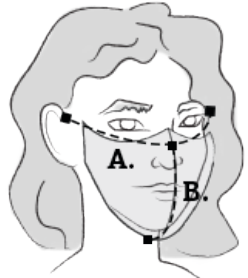

When printed at 100% this box will be 1" square.

Small Protective Face Mask

Ear to Ear (A) = 10"
Mask Depth (B) = 4.25"

Need to customize this template?
Visit fabric-calculator.com