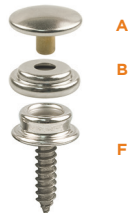

Snap Fastener Reference Guide

Use this guide to identify the fastener components in your complete set.

www.sailrite.com

Set #333001

INCLUDES:		
A	#333777	silver button - 11/64" barrel
B	#333050	normal action socket
C	#333100	eyelet stud
D	#333555	eyelet - 1/4" barrel

Set #333002

INCLUDES:		
A	#333777	silver button - 11/64" barrel
B	#333050	normal action socket
E	#333105	3/8" screw stud

Set #333003

INCLUDES:		
A	#333777	silver button - 11/64" barrel
B	#333050	normal action socket
F	#333110	5/8" screw stud

Set #444001

INCLUDES:		
SSA	#444777	silver button - 11/64" barrel
SSB	#444050	normal action socket
SSC	#444100	eyelet stud
SSD	#444555	eyelet - 1/4" barrel

Set #444002

INCLUDES:		
SSA	#444777	silver button - 11/64" barrel
SSB	#444050	normal action socket
SSE	#444105	3/8" screw stud

Set #444003

INCLUDES:		
SSA	#444777	silver button - 11/64" barrel
SSB	#444050	normal action socket
SSF	#444110	5/8" screw stud

Common Sense Fastener Reference Guide

Use this guide to identify the fastener components in your complete set.