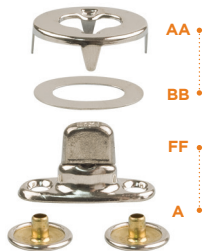

Set #444001

INCLUDES:		
SSA	#444777	silver button - 11/64" barrel
SSB	#444050	normal action socket
SSC	#444100	eyelet stud
SSD	#444555	eyelet - 1/4" barrel

Set #444002

INCLUDES:		
SSA	#444777	silver button - 11/64" barrel
SSB	#444050	normal action socket
SSE	#444105	3/8" screw stud

Set #444003

INCLUDES:		
SSA	#444777	silver button - 11/64" barrel
SSB	#444050	normal action socket
SSF	#444110	5/8" screw stud

Common Sense Fastener Reference Guide

Use this guide to identify the fastener components in your complete set.

www.sailrite.com

Set #777100

INCLUDES:		
AA	#777005	eyelet
BB	#777010	washer
CC	#777015	2 prong stud
DD	#777020	clinch plate

Set #777300

INCLUDES:		
AA	#777005	eyelet
BB	#777010	washer
EE	#777025	5/8" screw stud

Set #777200

INCLUDES:		
AA	#777005	eyelet
BB	#777010	washer
FF	#777030	2 screw 1/4" stud
A	#333777	silver button - 11/64" barrel

Set #777400

INCLUDES:		
AA	#777005	eyelet
BB	#777010	washer
II	#777040	1/2" screw (2 included)
FF	#777030	2 screw 1/4" stud