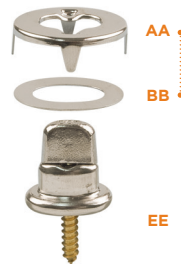

Snap Fastener Reference Guide

Use this guide to identify the fastener components in your complete set.

www.sailrite.com

Set #333001

INCLUDES:		
A	#333777	silver button - 11/64" barrel
B	#333050	normal action socket
C	#333100	eyelet stud
D	#333555	eyelet - 1/4" barrel

Set #444003

INCLUDES:		
SSA	#444777	silver button - 11/64" barrel
SSB	#444050	normal action socket
SSF	#444110	5/8" screw stud

Common Sense Fastener Reference Guide

Use this guide to identify the fastener components in your complete set.

www.sailrite.com

Set #777100

INCLUDES:		
AA	#777005	eyelet
BB	#777010	washer
CC	#777015	2 prong stud
DD	#777020	clinch plate

Set #777300

INCLUDES:		
AA	#777005	eyelet
BB	#777010	washer
EE	#777025	5/8" screw stud

Set #777200

INCLUDES:		
AA	#777005	eyelet
BB	#777010	washer
FF	#777030	2 screw 1/4" stud
A	#333777	silver button - 11/64" barrel

Set #777400

INCLUDES:		
AA	#777005	eyelet
BB	#777010	washer
II	#777040	1/2" screw (2 included)
FF	#777030	2 screw 1/4" stud