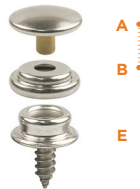

Snap Fastener Reference Guide

Use this guide to identify the fastener components in your complete set.

www.sailrite.com

Set #333001

INCLUDES:		
A	#333777	silver button - 11/64" barrel
B	#333050	normal action socket
C	#333100	eyelet stud
D	#333555	eyelet - 1/4" barrel

Set #333002

INCLUDES:		
A	#333777	silver button - 11/64" barrel
B	#333050	normal action socket
E	#333105	3/8" screw stud

Set #333003

INCLUDES:		
A	#333777	silver button - 11/64" barrel
B	#333050	normal action socket
F	#333110	5/8" screw stud

Set #444001

INCLUDES:		
SSA	#444777	silver button - 11/64" barrel
SSB	#444050	normal action socket
SSC	#444100	eyelet stud
SSD	#444555	eyelet - 1/4" barrel

Set #444002

INCLUDES:		
SSA	#444777	silver button - 11/64" barrel
SSB	#444050	normal action socket
SSE	#444105	3/8" screw stud

Set #444003

INCLUDES:		
SSA	#444777	silver button - 11/64" barrel
SSB	#444050	normal action socket
SSF	#444110	5/8" screw stud

Common Sense Fastener Reference Guide

Use this guide to identify the fastener components in your complete set.